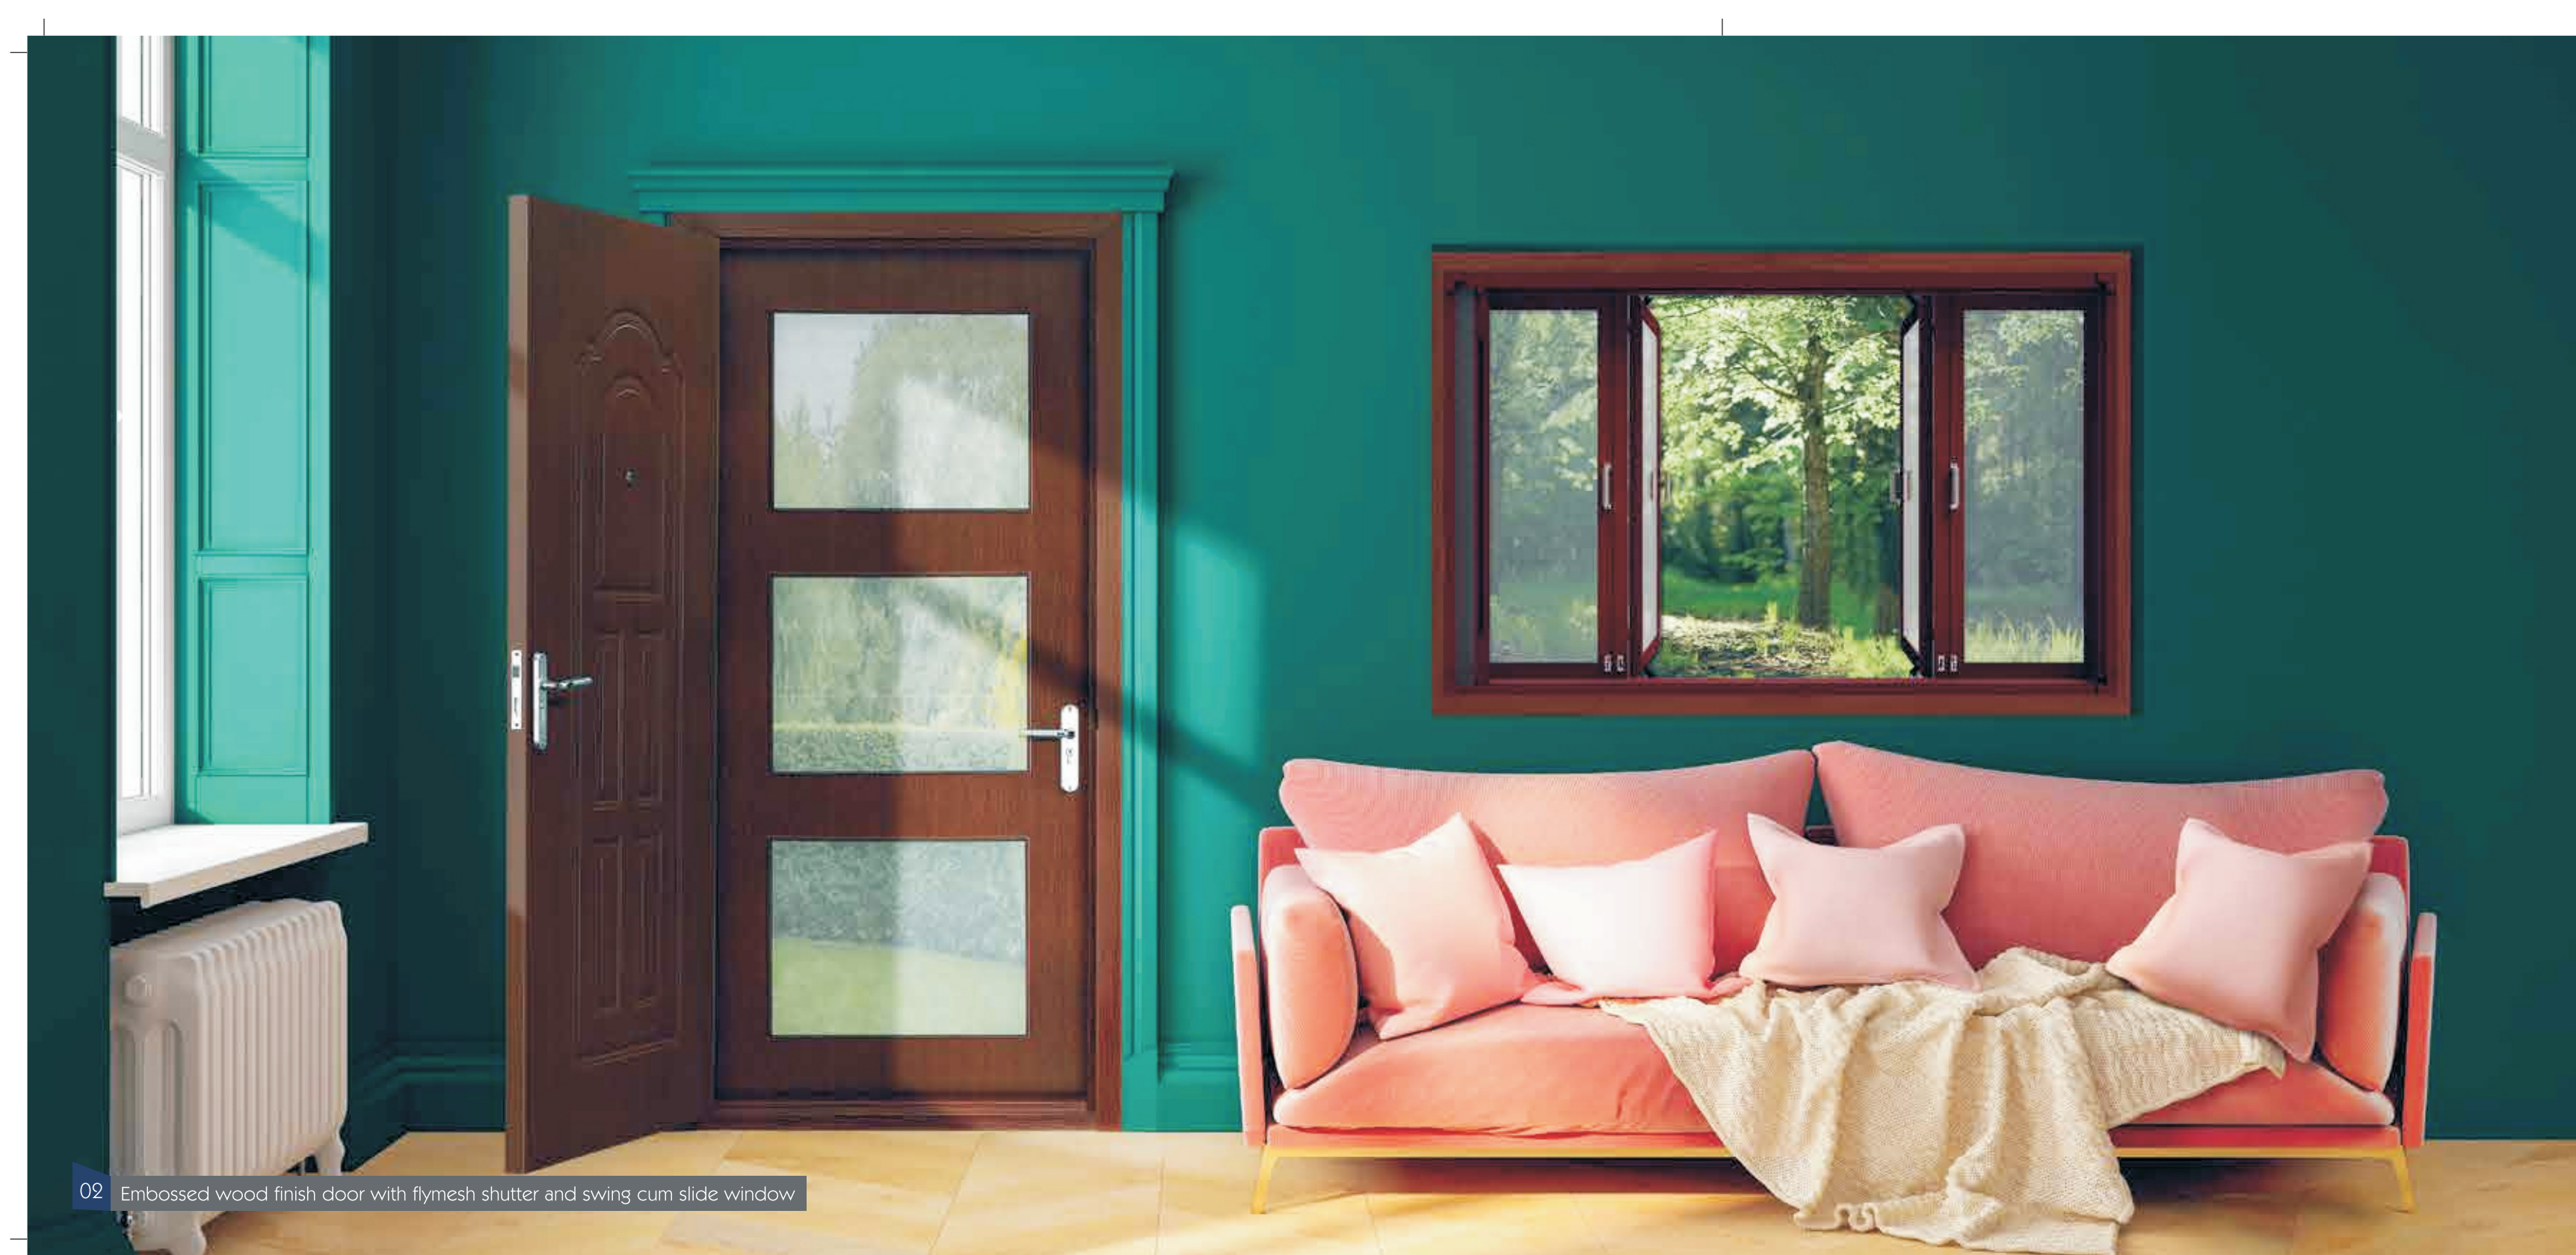

02 Embossed wood finish door with flymesh shutter and swing cum slide window