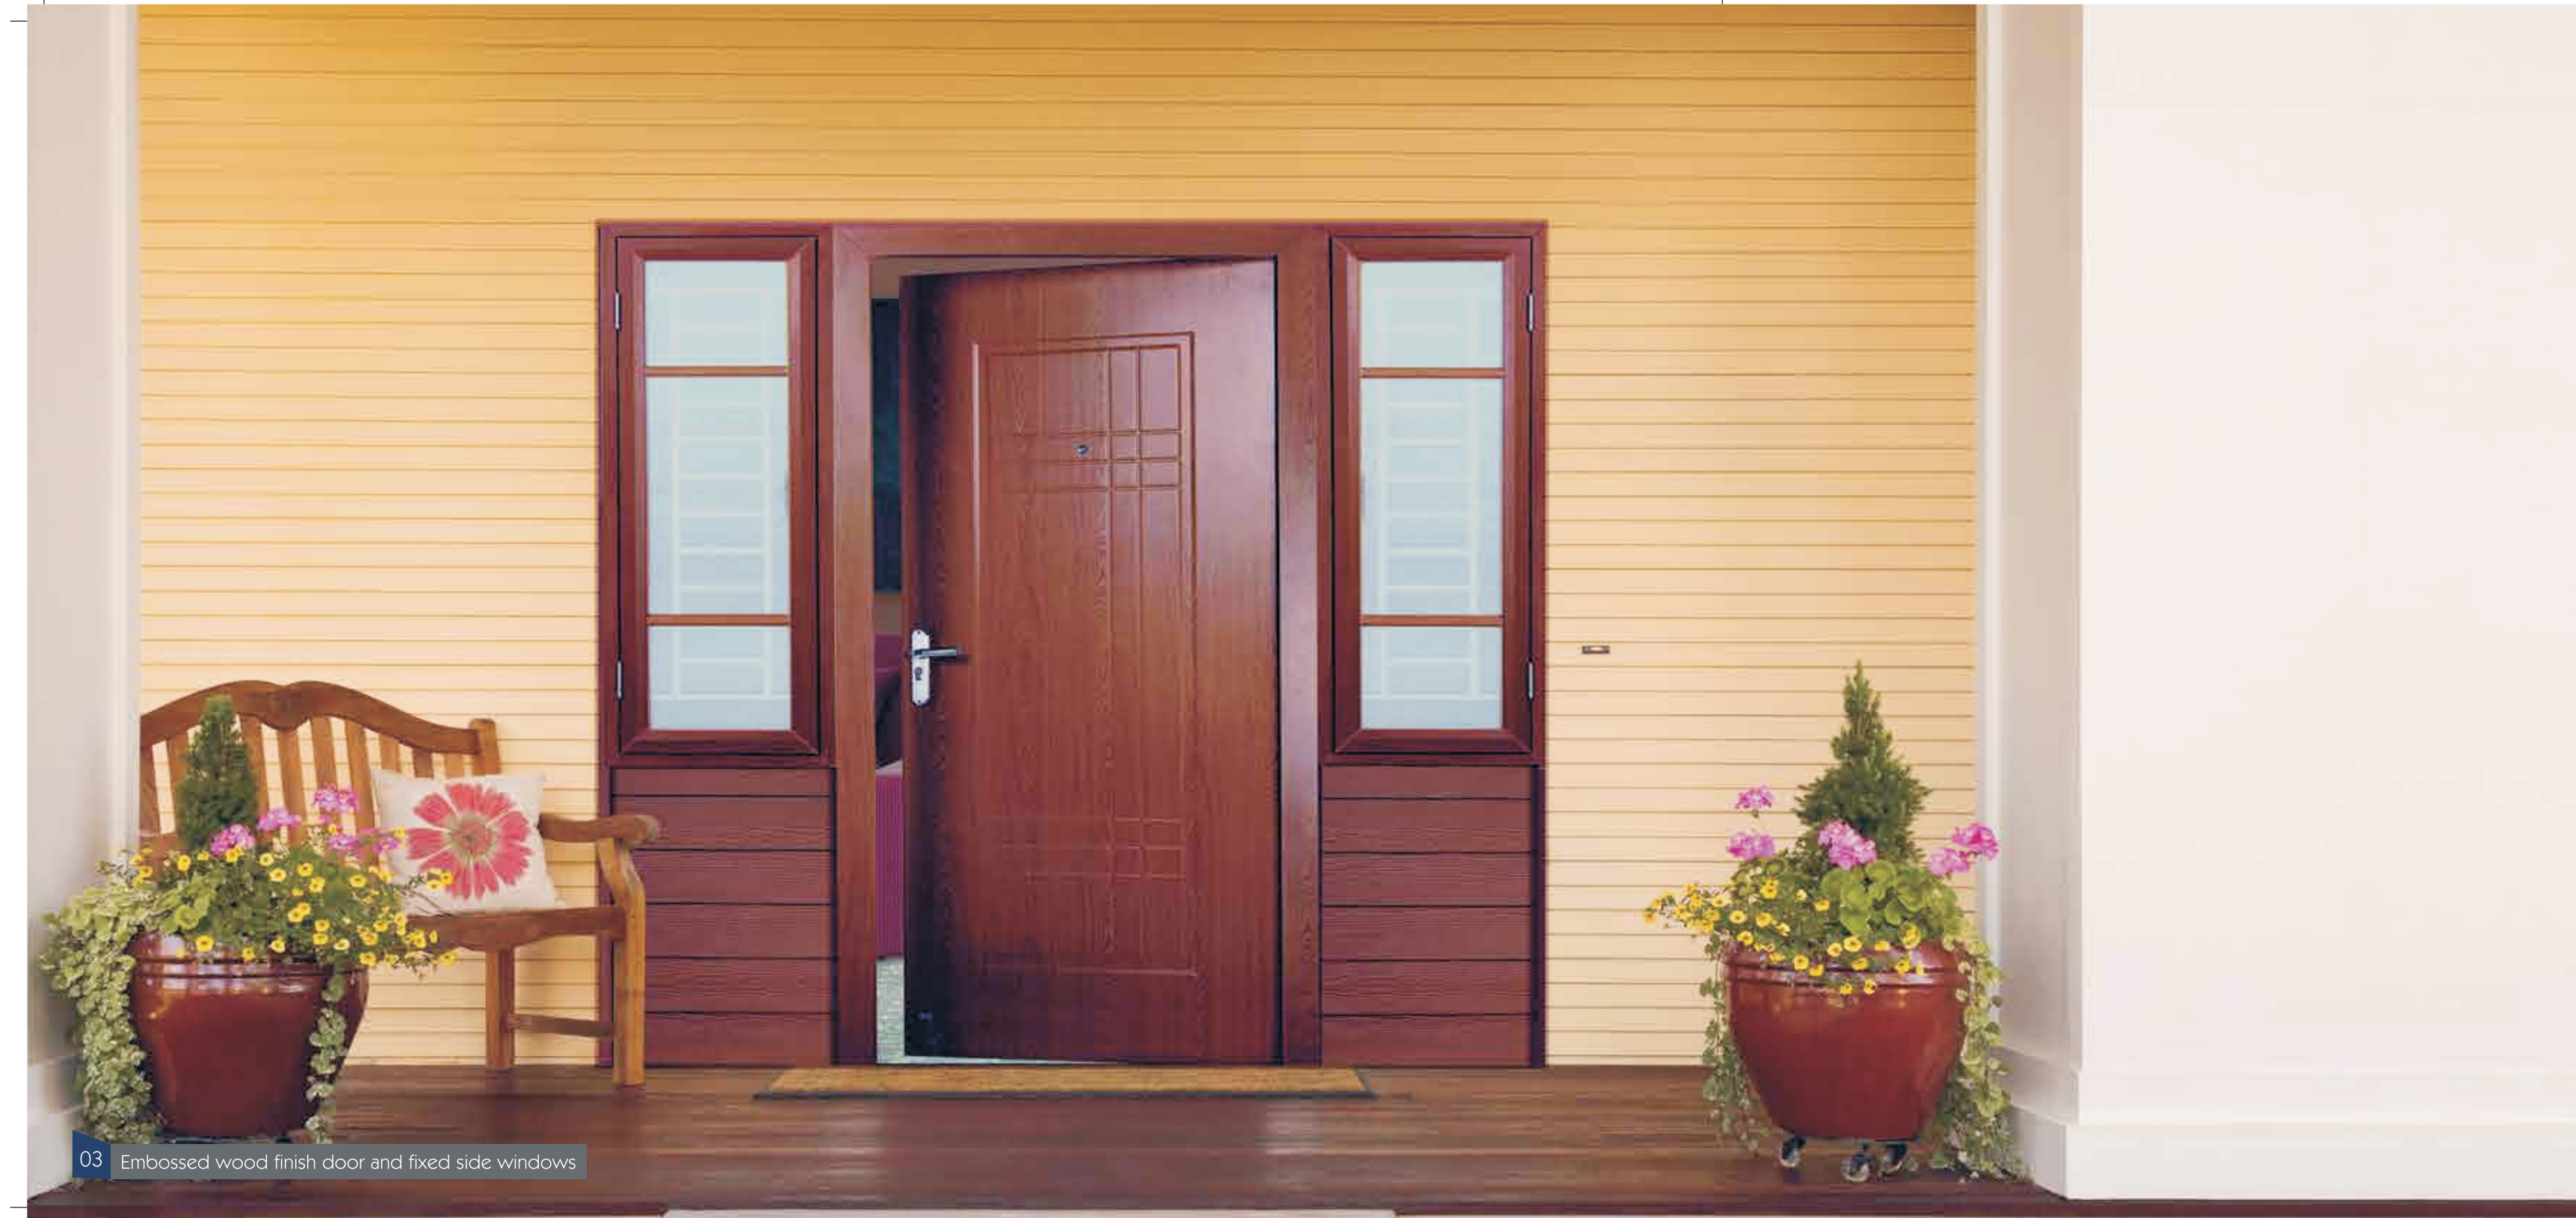

03 Embossed wood finish door and fixed side windows